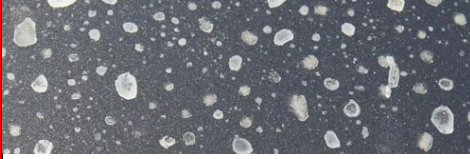

STICKY PAINT LHR15

CHEMICAL AGGRESSION ★

Medium wool pads
(9.BW150M)

Mille fine compound

SHOW CAR FINISH ★

Ultra fine foam pads
(9.BF150S)

Diamond ultra fine
compound

LIGHT HOLOGRAMS ★

Ultra fine foam pads
(9.BF150S)

Diamond ultra fine
compound

OXIDATION ★

Fine foam pads
(9.BF150M)

Mille fine compound

SEVERE SCRATCHES ★

Medium wool pads
(9.BW150M)

Mille coarse compound